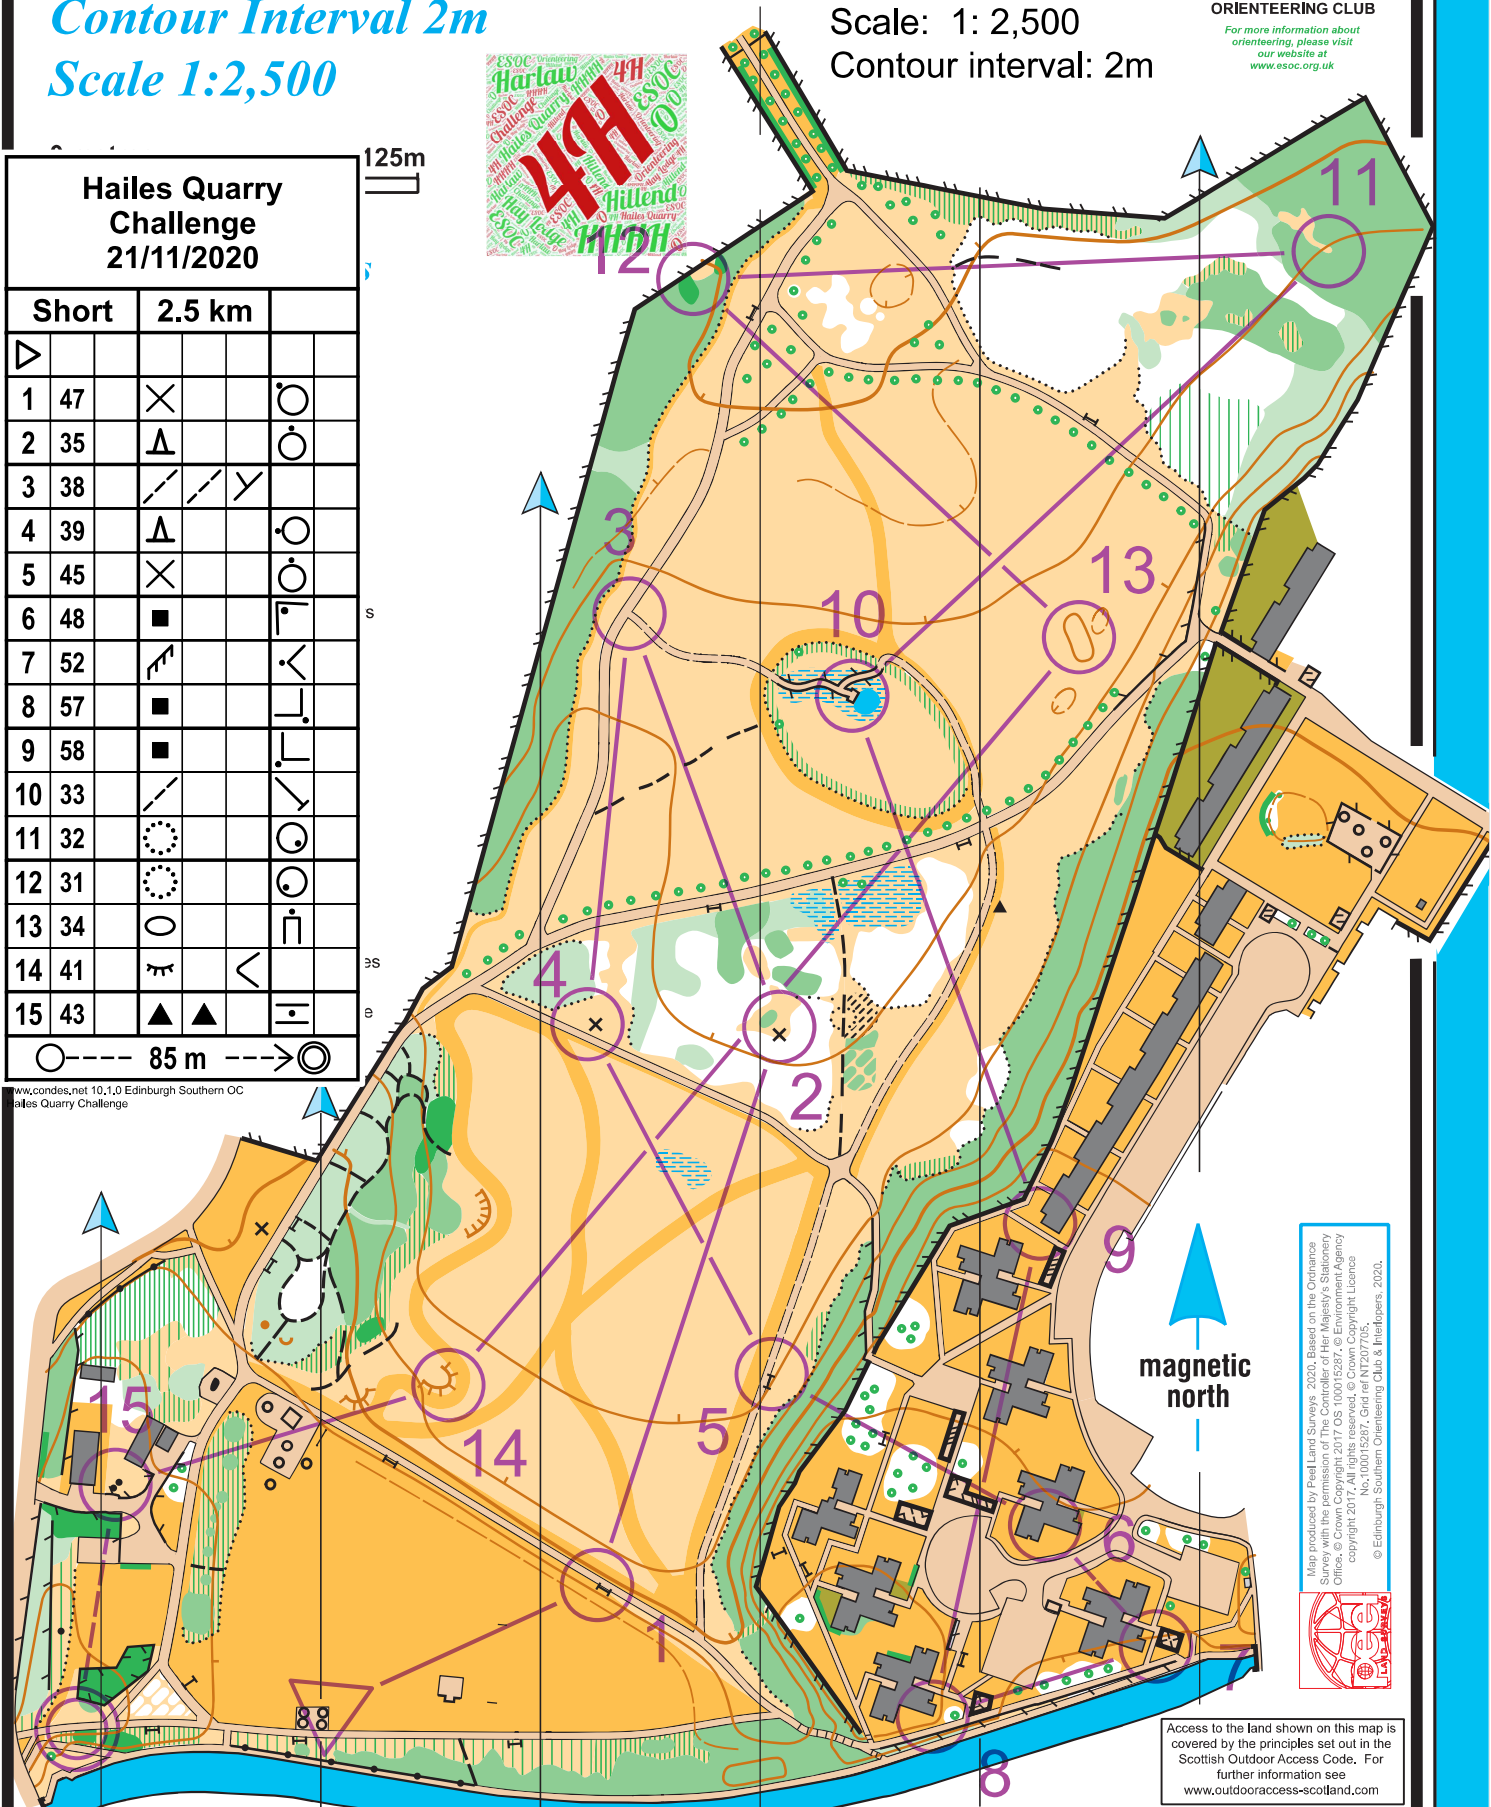

Hailes Quarry Park

Edinburgh Southern Orienteering Club (also known as ESOC) is a Scottish Charitable Incorporated Organisation (SCIO) regulated by the Scottish Charity Regulator (OSCR), Scottish Charity number: SC049979.

EDINBURGH SOUTHERN ORIENTEERING CLUB

Contour Interval 2m
Scale 1:2,500

Scale: 1: 2,500
Contour interval: 2m

Hailes Quarry Challenge 21/11/2020			
Short	2.5 km		
1 47	×	○	○
2 35	△	○	○
3 38	/ / y		
4 39	△	○	○
5 45	×	○	○
6 48	■	○	○
7 52	↗	○	○
8 57	■	○	○
9 58	■	○	○
10 33	/ /	○	○
11 32	○	○	○
12 31	○	○	○
13 34	○	○	○
14 41	↖	○	○
15 43	▲ ▲	○	○

www.condos.net 10.1.0 Edinburgh Southern OC
Hailes Quarry Challenge

Access to the land shown on this map is covered by the principles set out in the Scottish Outdoor Access Code. For further information see www.outdooraccess-scotland.com