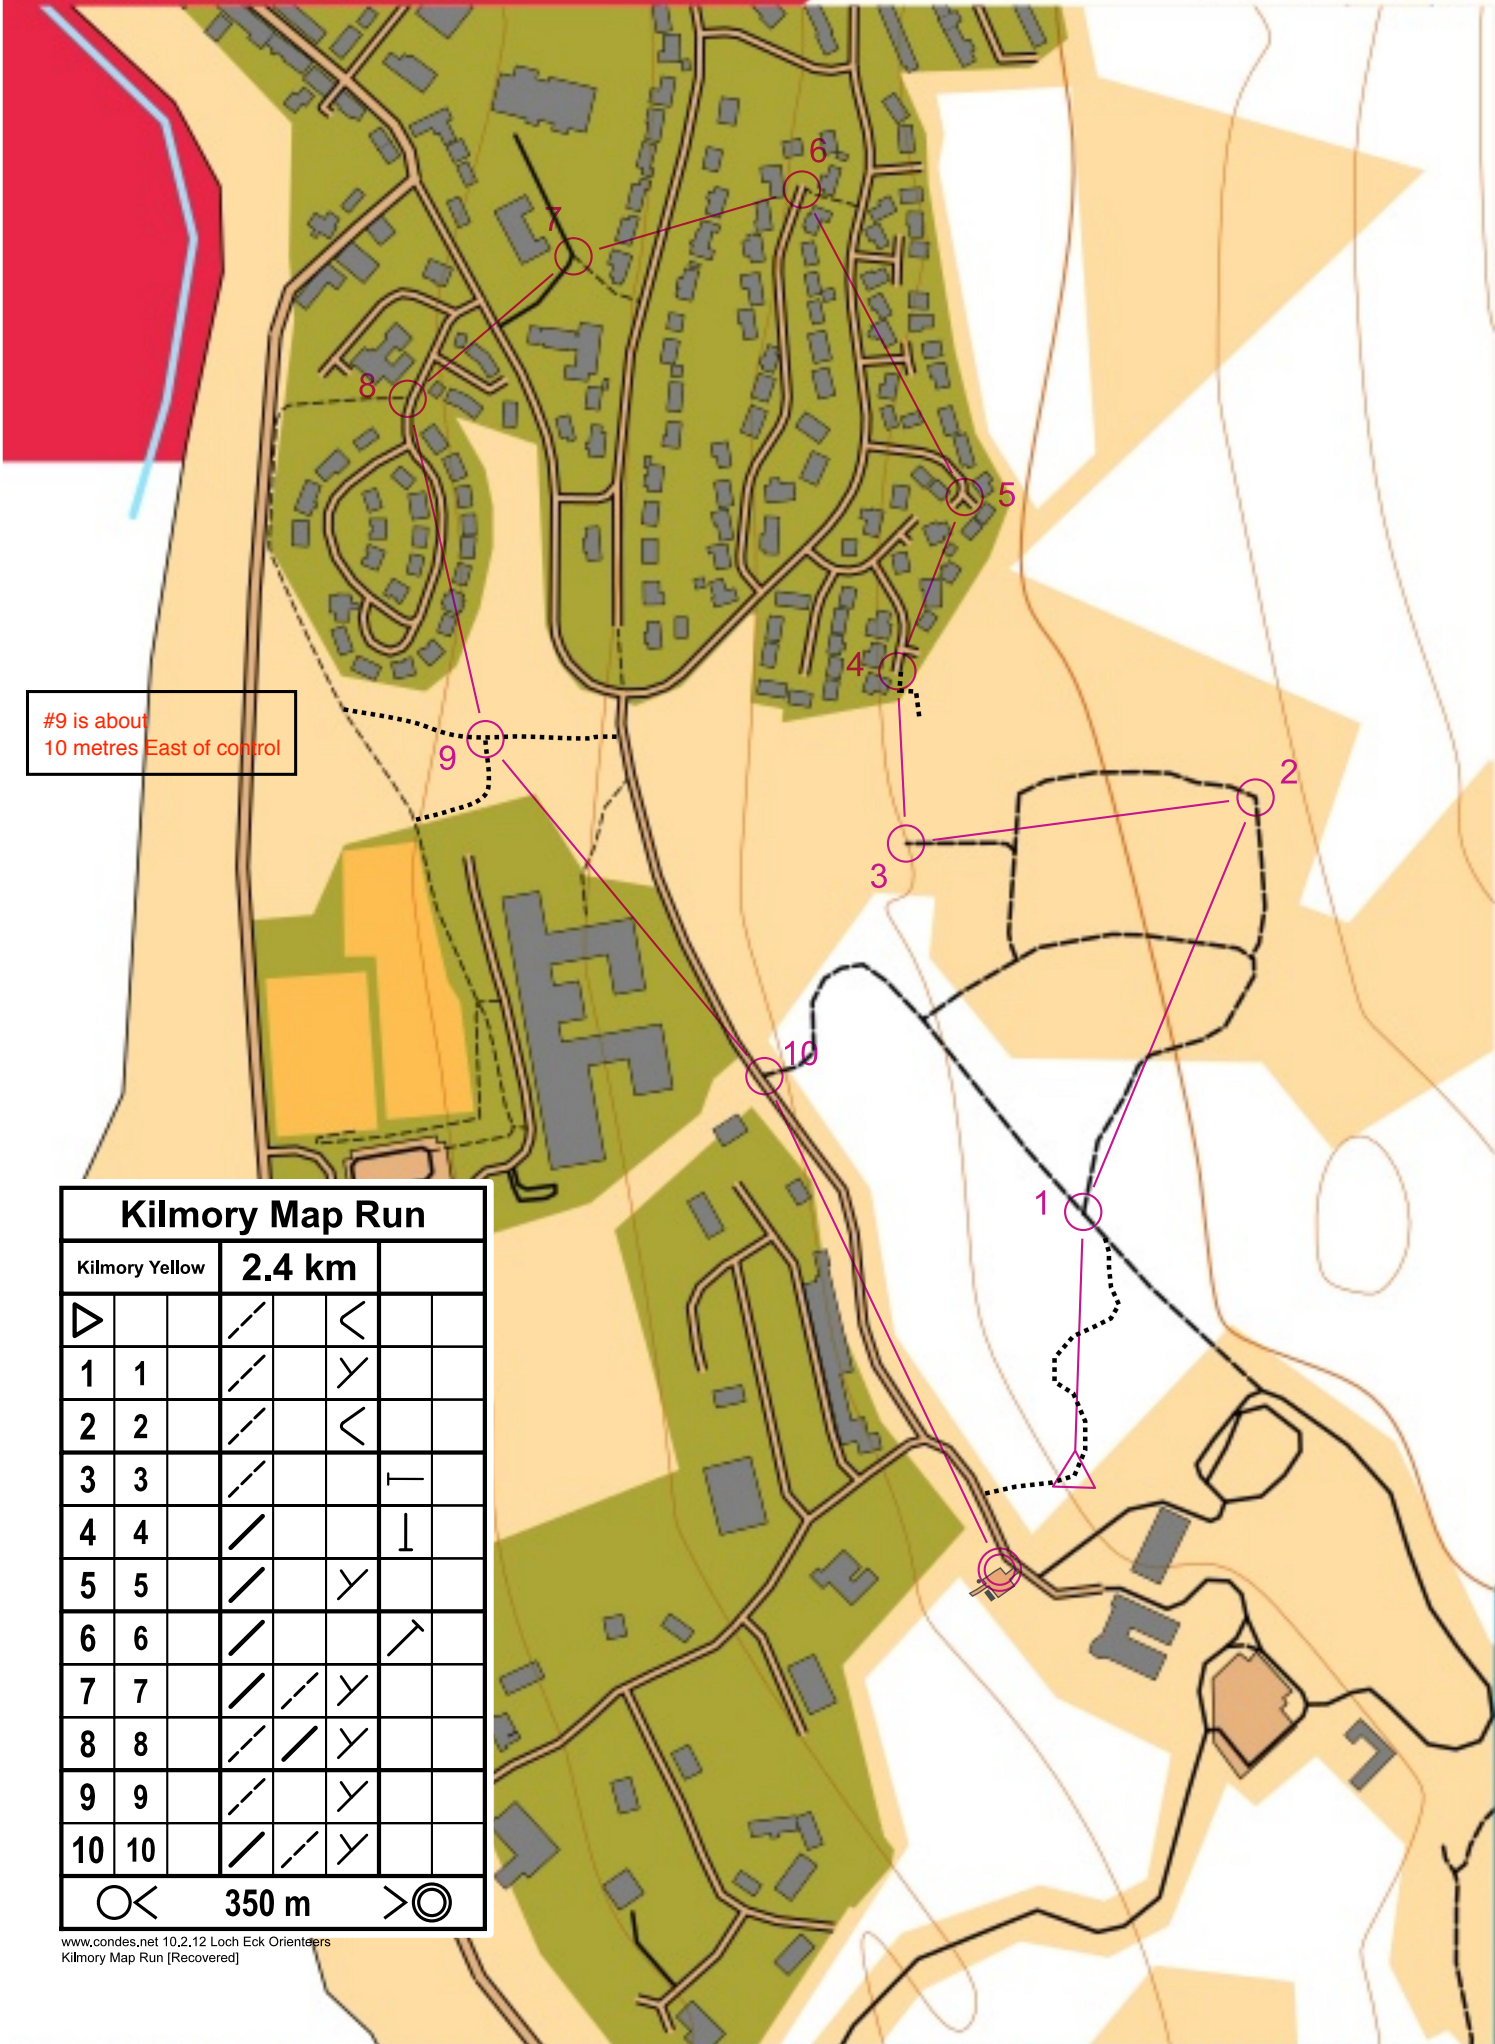

# KILMORY WEST

scale 1:5000, contours 10m  
200m

#9 is about 10 metres East of control

Kilmory Map Run					
Kilmory Yellow		2.4 km			
▷		—	<		
1	1	—	>		
2	2	—	<		
3	3	—	⊥		
4	4	—	⊥		
5	5	—	>		
6	6	—	↗		
7	7	—	>		
8	8	—	>		
9	9	—	>		
10	10	—	>		
○	<	350 m	>	◎	

www.condes.net 10,2,12 Loch Eck Orienteers  
Kilmory Map Run [Recovered]