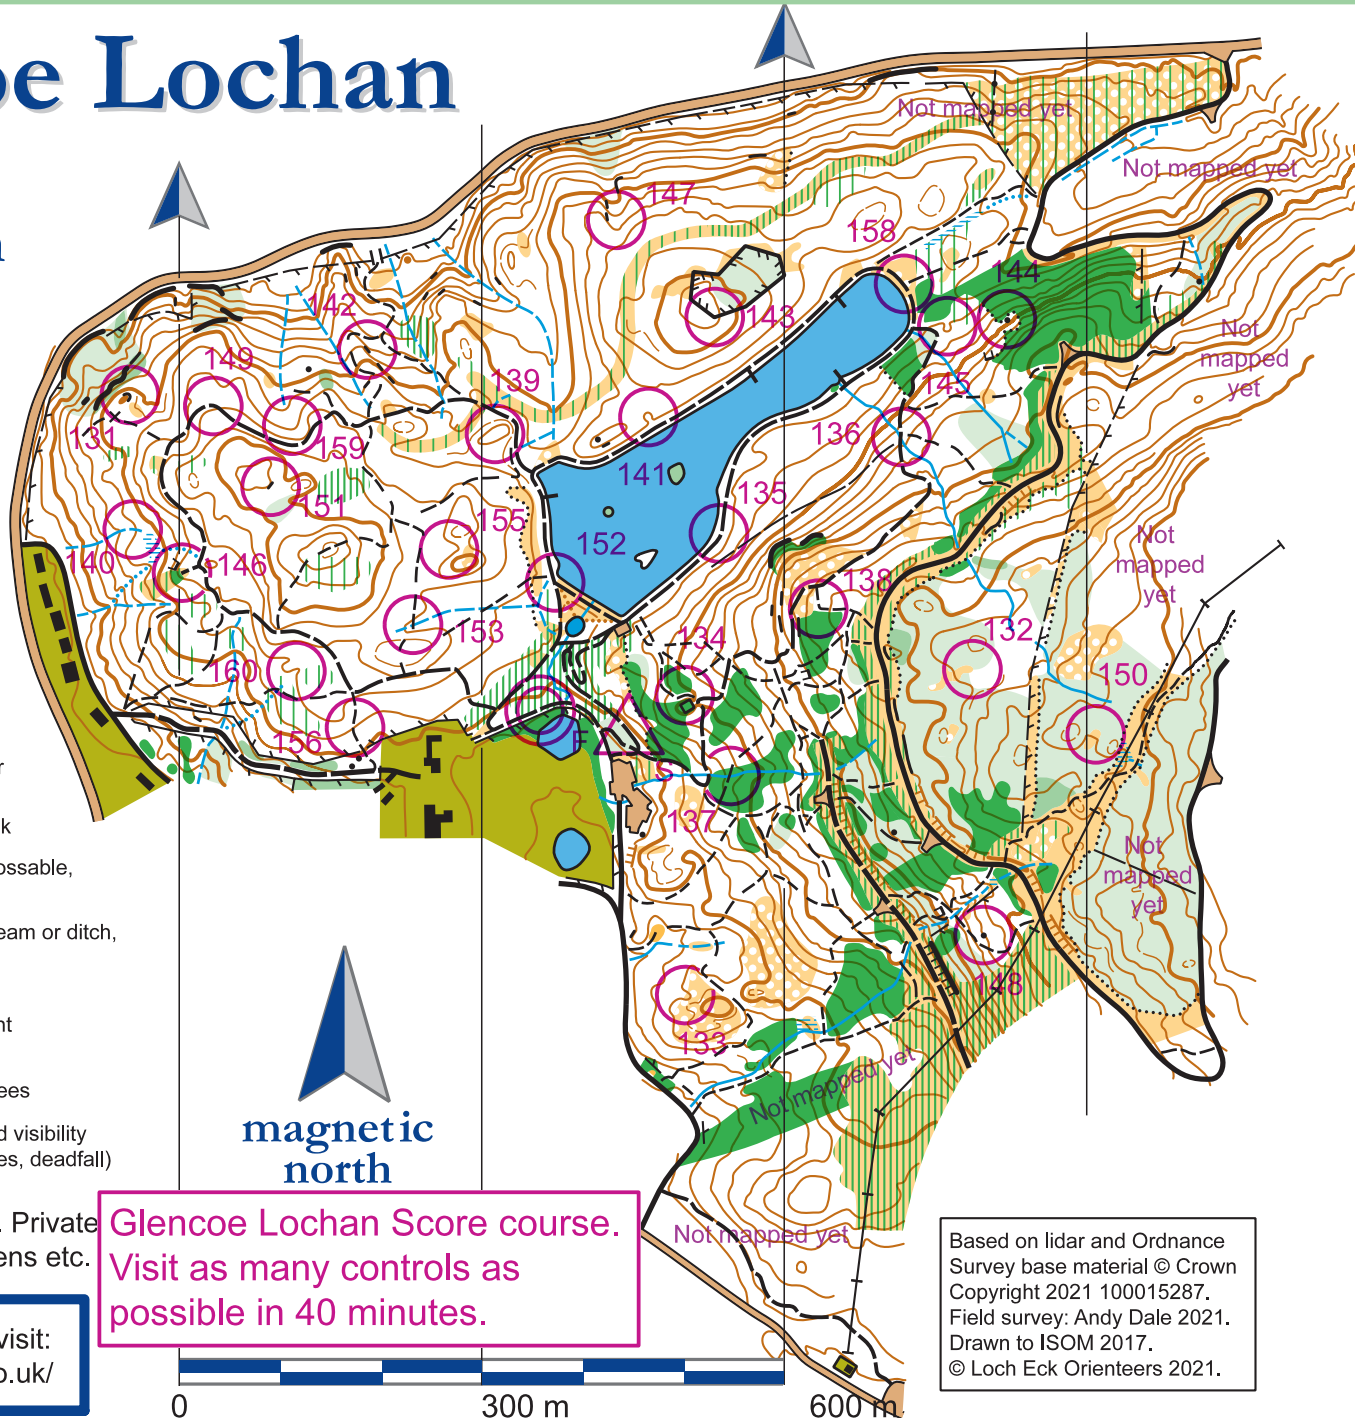

Glencoe Lochan

scale 1:7500
contours 5m

- Lochan
- Pond
- Roads and paths by decreasing size
- Indistinct path (usually mountain bike track)
- Forest ride
- High fence, low fence, ruined fence, wall
- Power line
- Building, car park/gravel
- Other artificial object
- Contours. Bold is index contour. Dashed is form line (intermediate contour to show ground shape)
- Hills and knolls, earthbank
- Cliffs and boulders: uncrossable, crossable, large, small
- Stream, less distinct stream or ditch, marsh, indistinct marsh.
- Forest:
Run, slow run, walk, fight
- Open, rough open, rough open scattered trees
- Slow run, walk, but good visibility (undergrowth, young trees, deadfall)

Glencoe Lochan Score course.
Visit as many controls as possible in 40 minutes.

For a fuller symbol key, visit:
<http://www.maprunner.co.uk/>

Based on lidar and Ordnance Survey base material © Crown Copyright 2021 100015287.
Field survey: Andy Dale 2021.
Drawn to ISOM 2017.
© Loch Eck Orienteers 2021.

Glencoe Lochan 2021

▷ S			
131		1.5	
132			
133			
134			
135		<	
136			
137			
138		<	
139			
140			
141			
142		2.0	
143			
144		1.0	
145			
146			
147			
148		0.5 / 1.5	
149		<	
150			
151		2.0	
152			
153			
155			
156		<	
158			
159			
160			