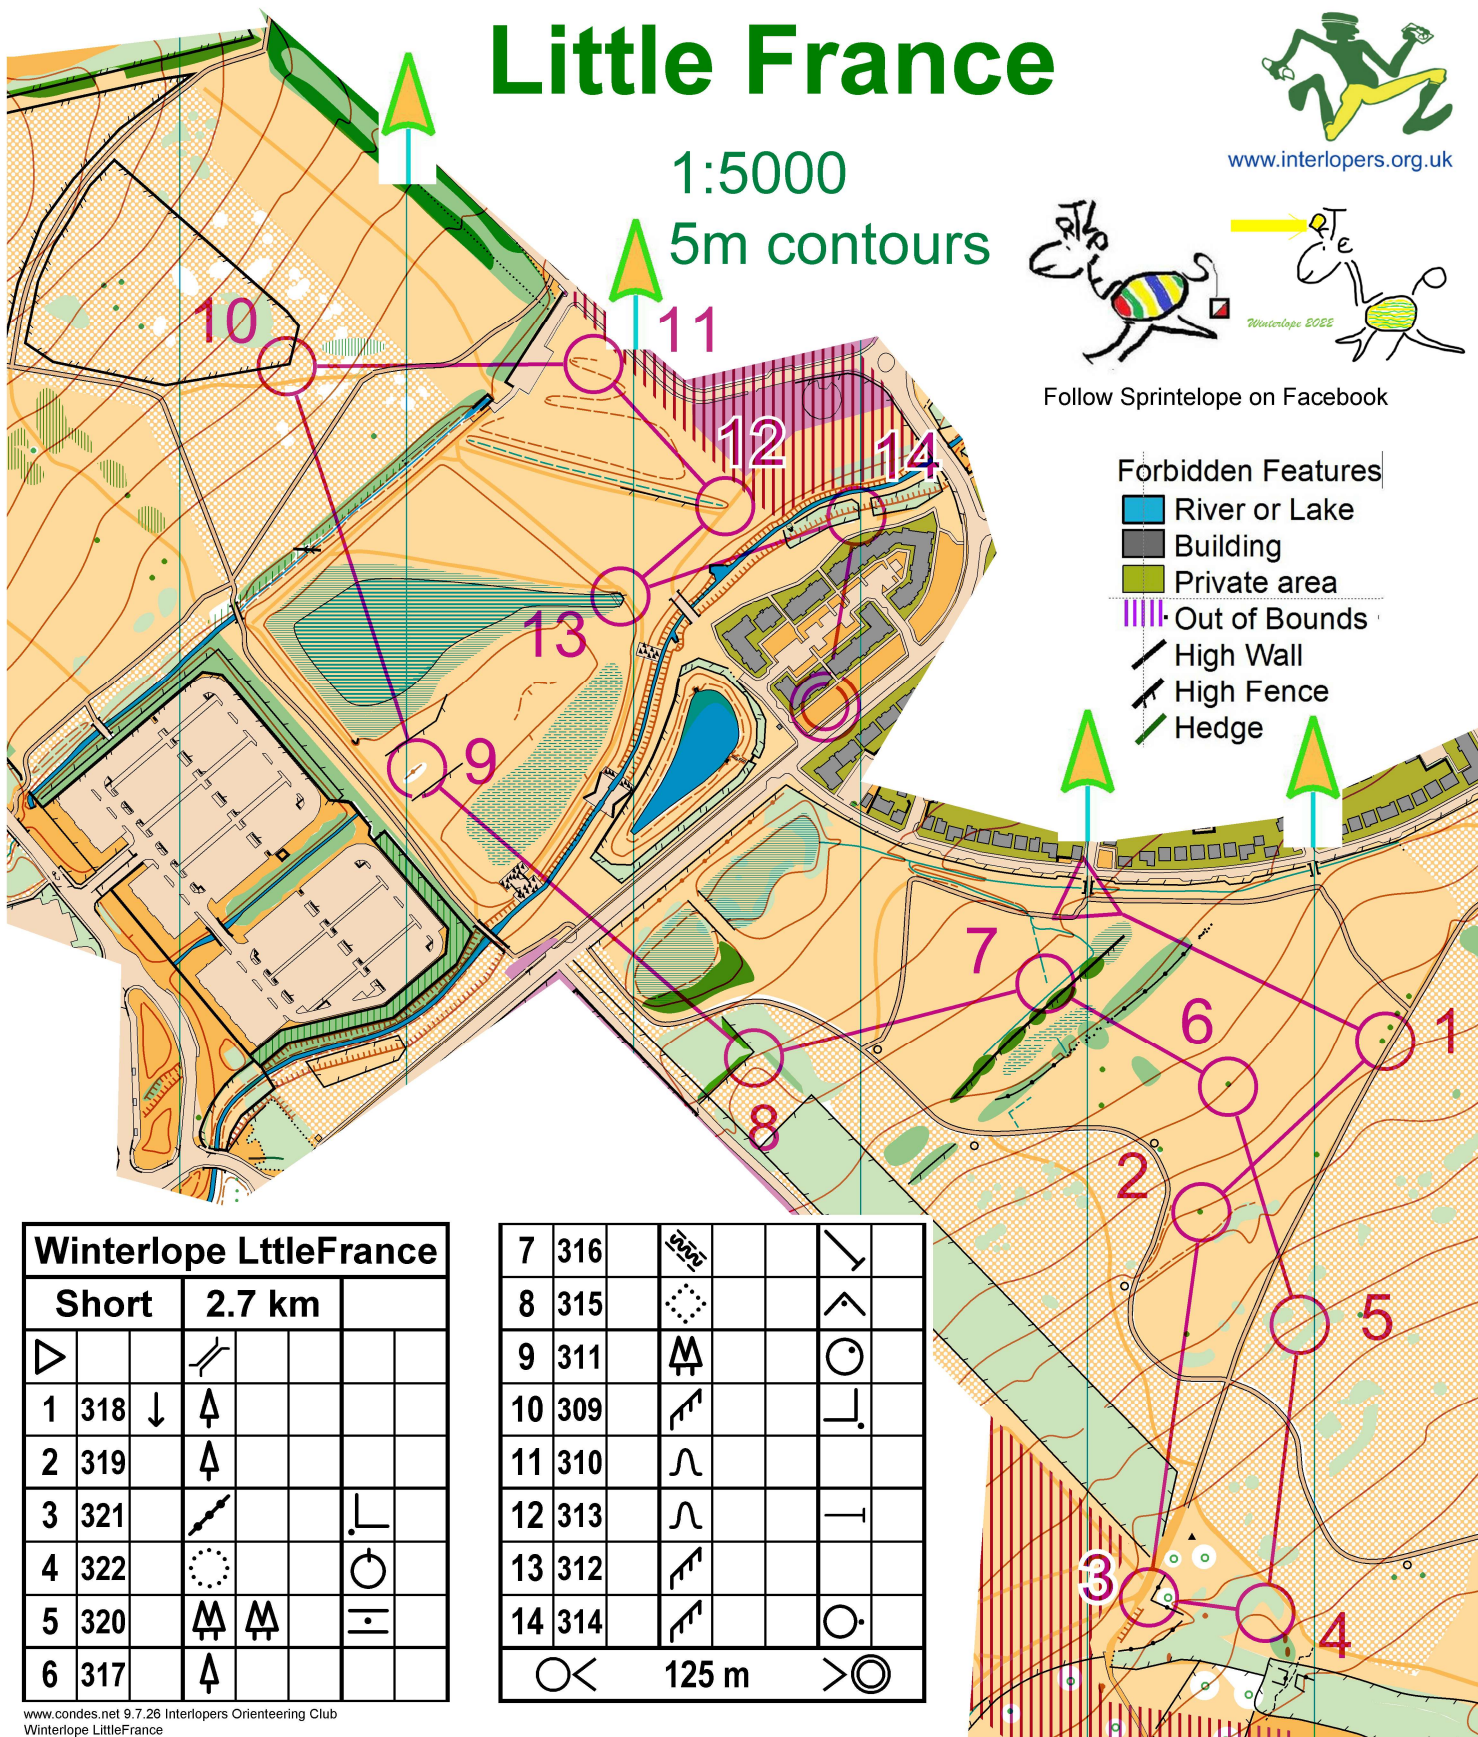

Little France

1:5000
5m contours

www.interlopers.org.uk

Follow Sprintelope on Facebook

Forbidden Features

- River or Lake
- Building
- Private area
- Out of Bounds
- High Wall
- High Fence
- Hedge

Winterlope LittleFrance

Short		2.7 km	
1	318	↓	↑
2	319		↑
3	321		
4	322		
5	320		
6	317	↑	

7	316		
8	315		
9	311		
10	309		
11	310		
12	313		
13	312		
14	314		
	<	125 m	>