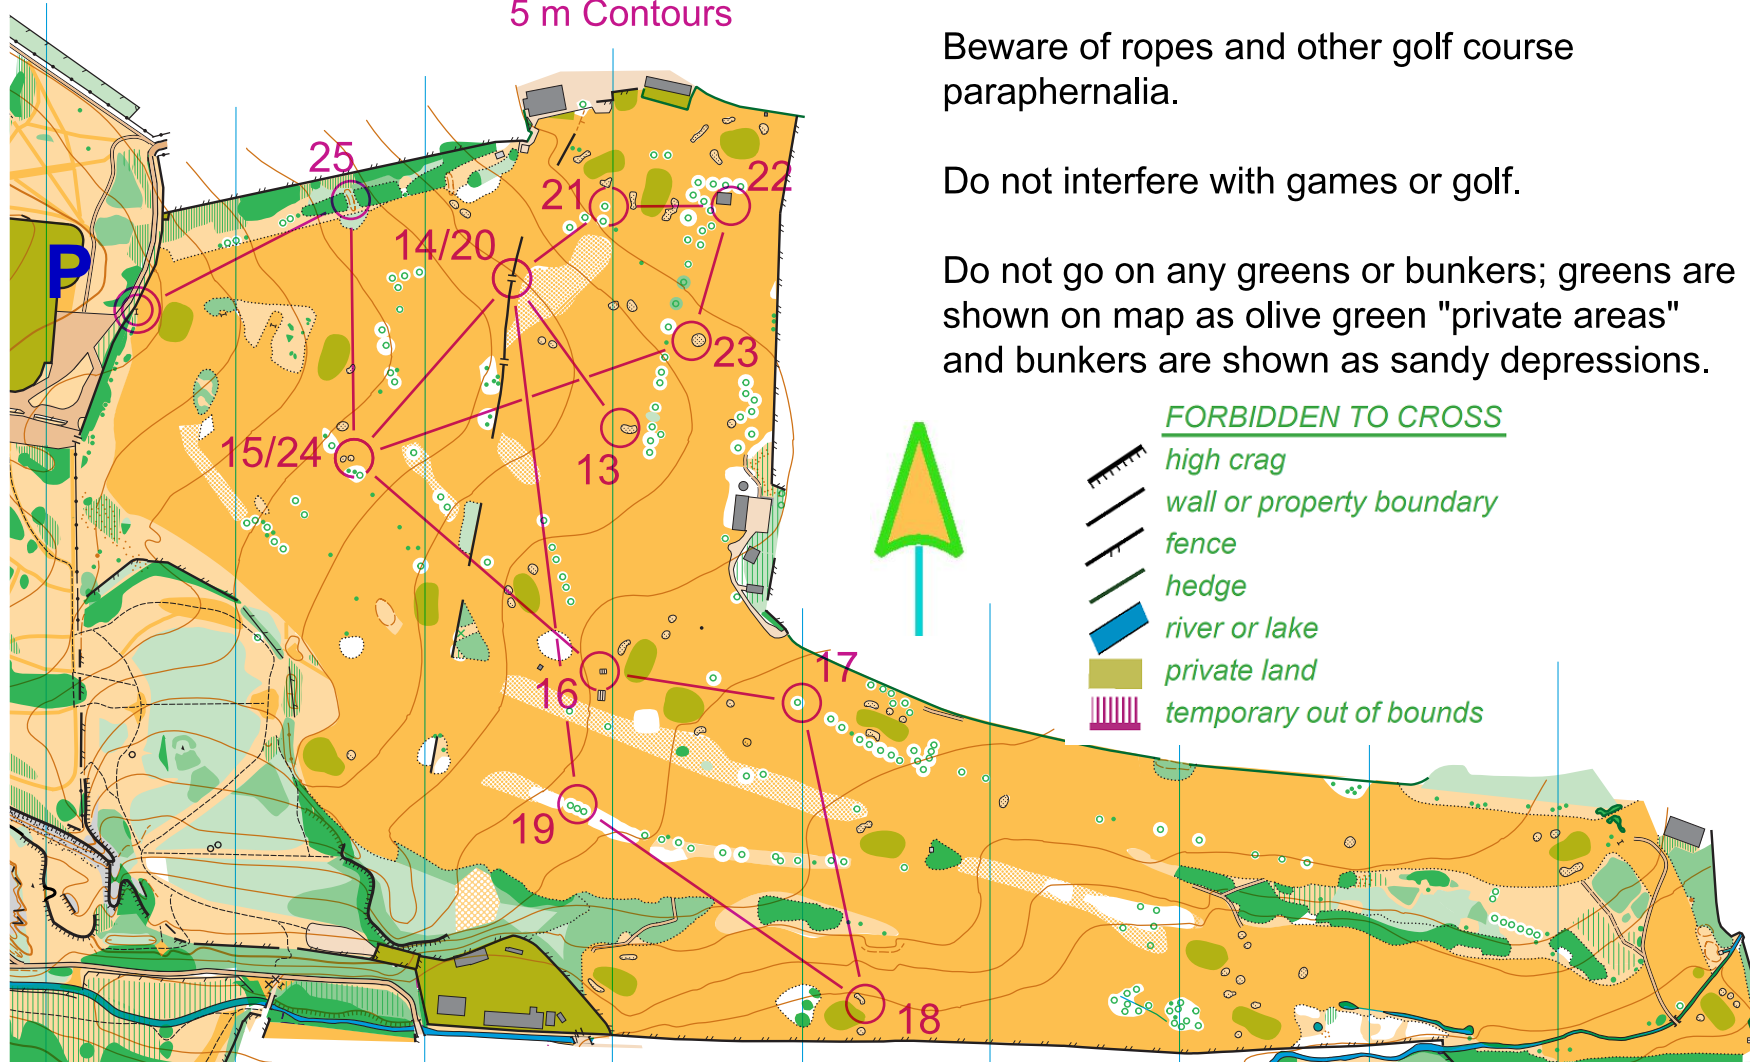

Craigmillar Golf Course

1:5000
5 m Contours

1. **FORBIDDEN TO CROSS**
2. high crag
   - wall or property boundary
   - fence
   - hedge
   - river or lake
   - private land
   - temporary out of bounds

Access at night only.

Following Scottish Outdoor Access Code.

Parking available at Blackford Hill Observatory.

Beware of ropes and other golf course paraphernalia.

Do not interfere with games or golf.

Do not go on any greens or bunkers; greens are shown on map as olive green "private areas" and bunkers are shown as sandy depressions.

Craigmillar GC Winterlope		Long - 2	4.9 km			
14	42		-|-			
15	43	→	⊖	⊘		○
16	45	↑		⊘		⊖
17	47		⊖			○
18	46		⊖	⊘		○
19	48	↑	⊖			○
20	42		-|-			
21	50	↑	⊖			○
22	49		■			⊖
23	51		⊖	⊘		
24	43	→	⊖	⊘		○
25	44		○			⊖

Map by Graeme Ackland, INT
Course by Lorna Eades, INT
MapRun6 courtesy of SOA
Blackford Basemap. ESOC

Follow Sprintelope on Facebook.
Event thanks to interlopers.org.uk