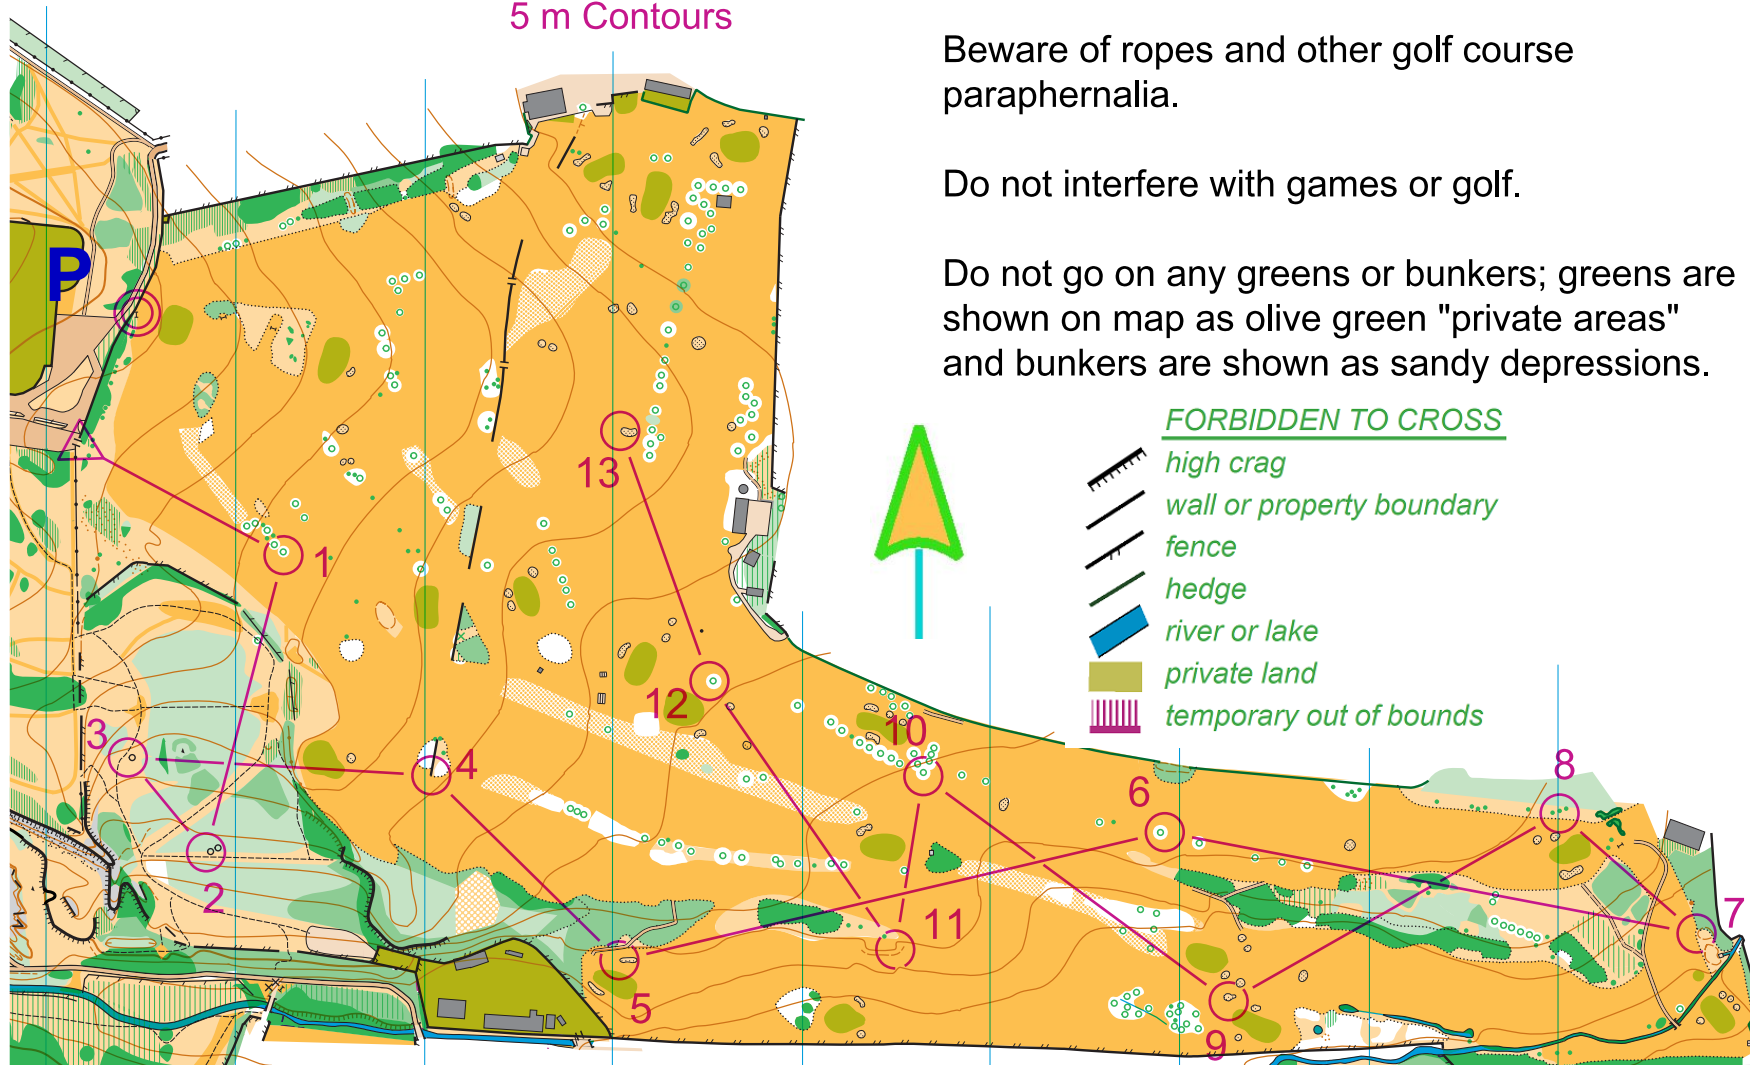

Craigmillar Golf Course

1:5000
5 m Contours

Access at night only.

Following Scottish Outdoor Access Code.

Parking available at Blackford Hill Observatory.

Beware of ropes and other golf course paraphernalia.

Do not interfere with games or golf.

Do not go on any greens or bunkers; greens are shown on map as olive green "private areas" and bunkers are shown as sandy depressions.

1. **FORBIDDEN TO CROSS**
2. high crag
   - wall or property boundary
   - fence
   - hedge
   - river or lake
   - private land
   - temporary out of bounds

Craigmillar GC Winterlope					
Long - 1		4.9 km			
▶			←→		
1	31	↘	⬆		○
2	54	↙	○		○
3	52		○		○
4	32	↗			✓
5	33	⊖	⊖		○
6	34	⬆			○
7	38	↖	○		LO
8	37	↑↓	⬆		○
9	39	↙	⊖	⊖	○
10	53	↓	⬆		○
11	40		⌋		○
12	35		⬆		○
13	41		⊖	⊖	○

Map by Graeme Ackland, INT
Course by Lorna Eades, INT
MapRun6 courtesy of SOA
Blackford Basemap. ESOC

Follow Sprintelo on Facebook.
Event thanks to interlopers.org.uk