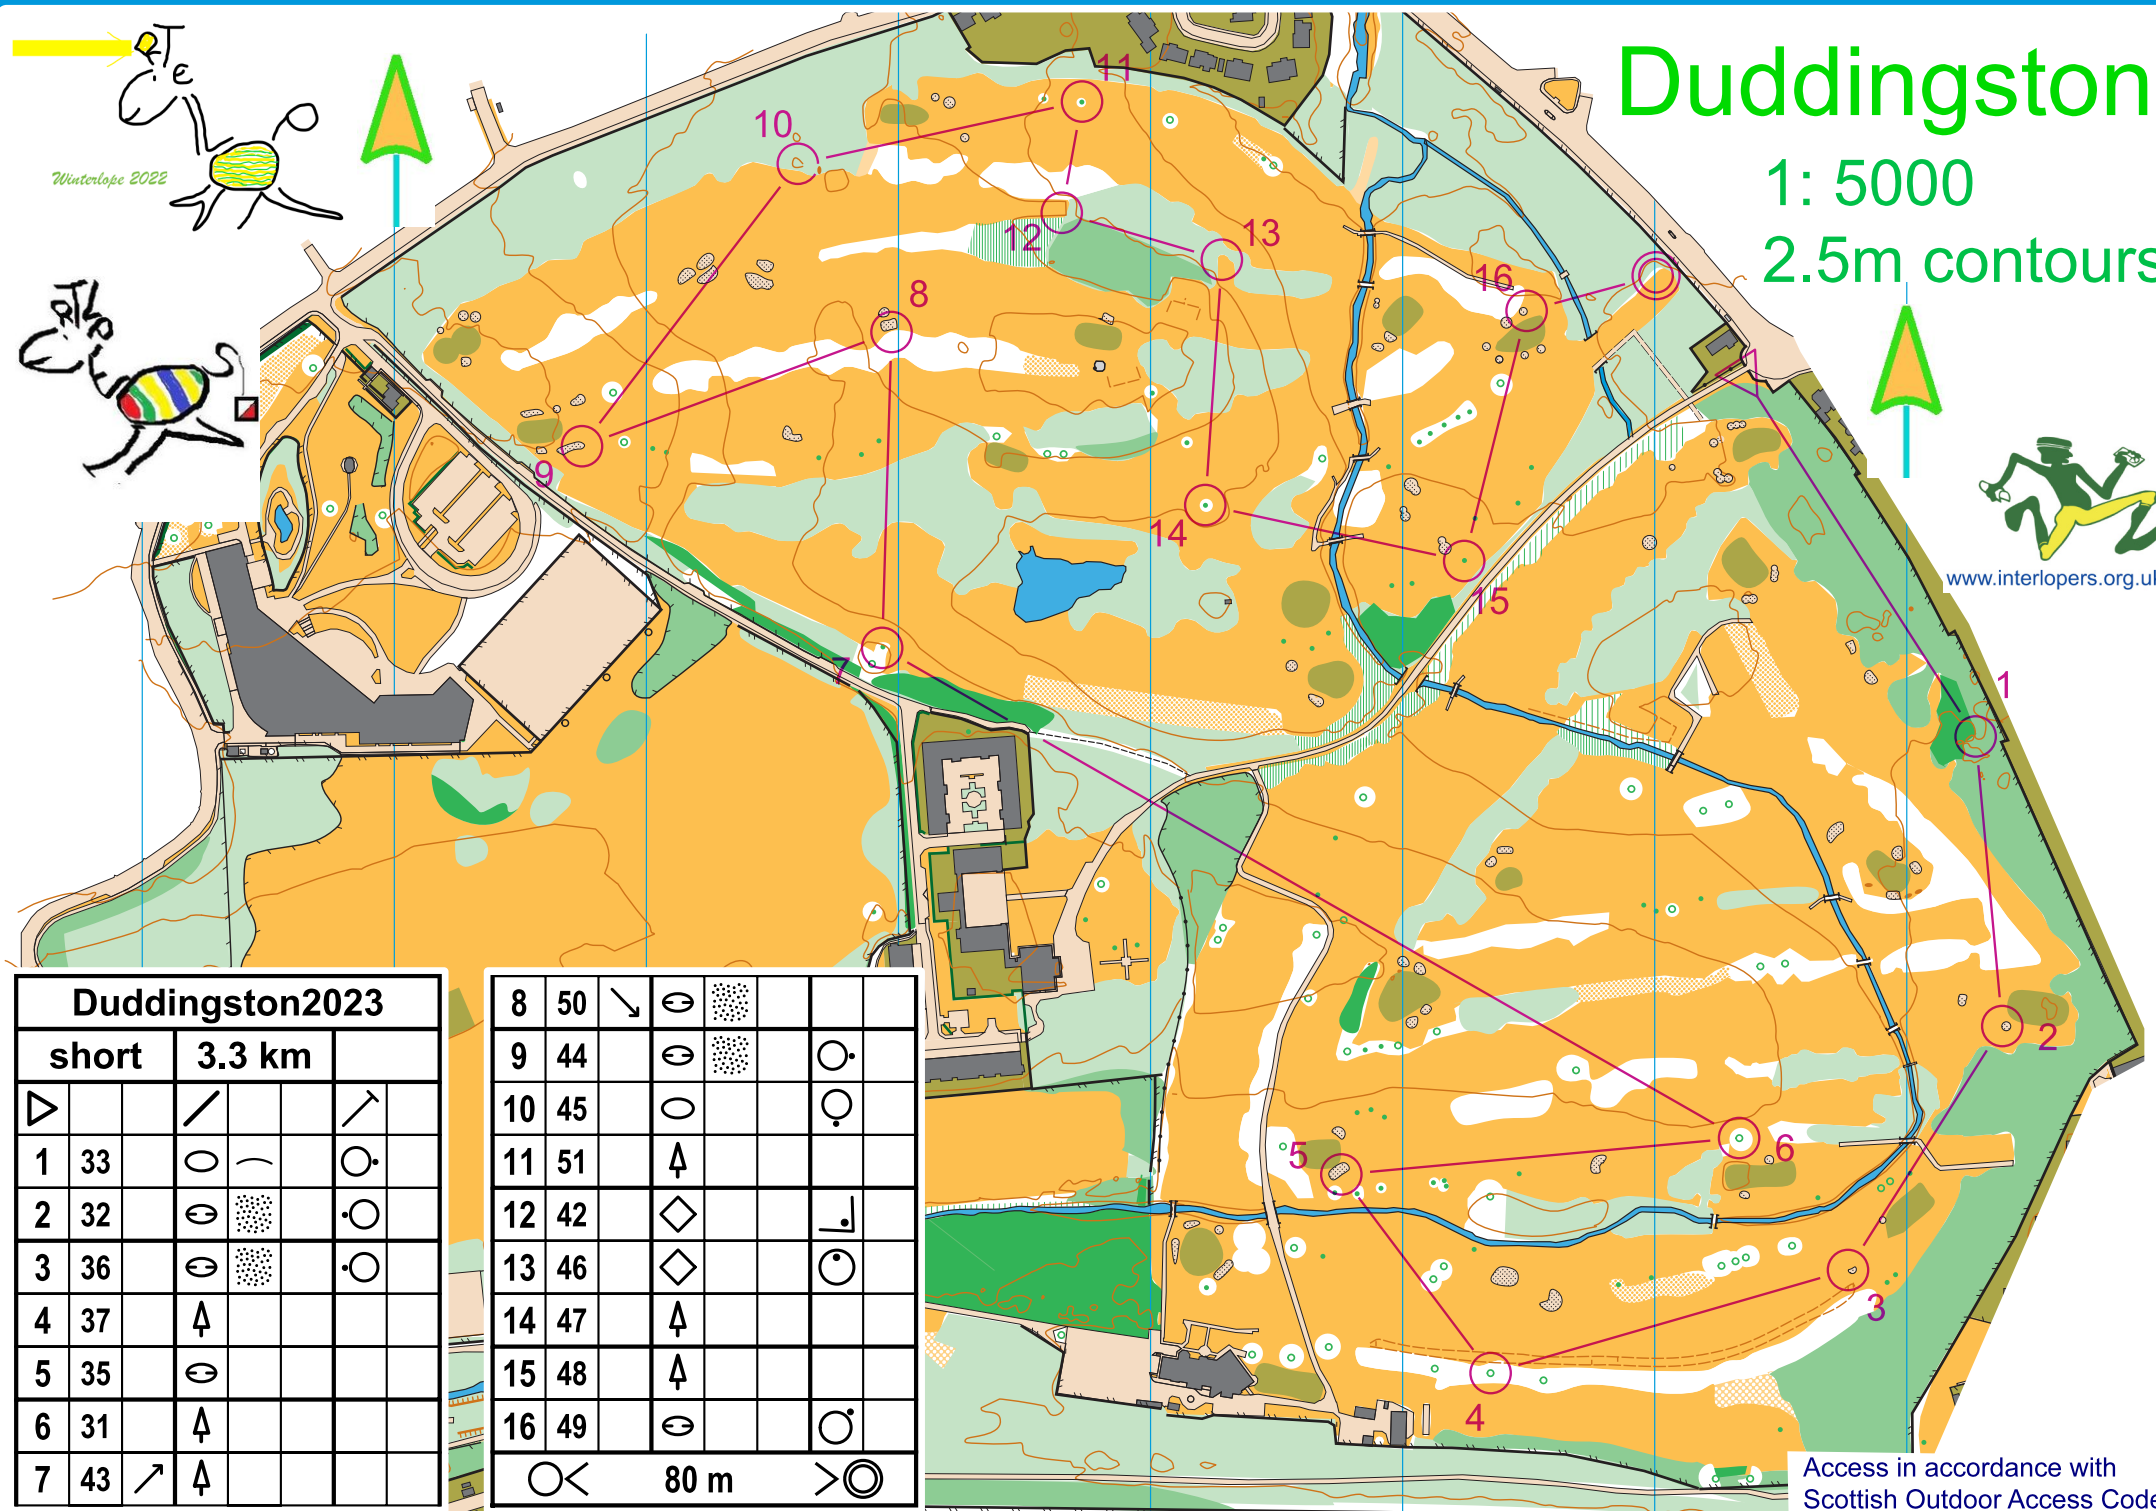

Duddingston

1: 5000
2.5m contours

www.interlopers.org.uk

Duddingston2023				
short		3.3 km		
▷		/		↗
1	33	○	—	○
2	32	⊖	⊘	○
3	36	⊖	⊘	○
4	37	↑		
5	35	⊖		
6	31	↑		
7	43	↗	↑	

8	50	↘	⊖	⊘		
9	44		⊖	⊘	○	
10	45		○		○	
11	51		↑			
12	42		◇		↘	
13	46		◇		○	
14	47		↑			
15	48		↑			
16	49		⊖		○	
○	<	80 m	>	◎		

Access in accordance with Scottish Outdoor Access Code
At night only,